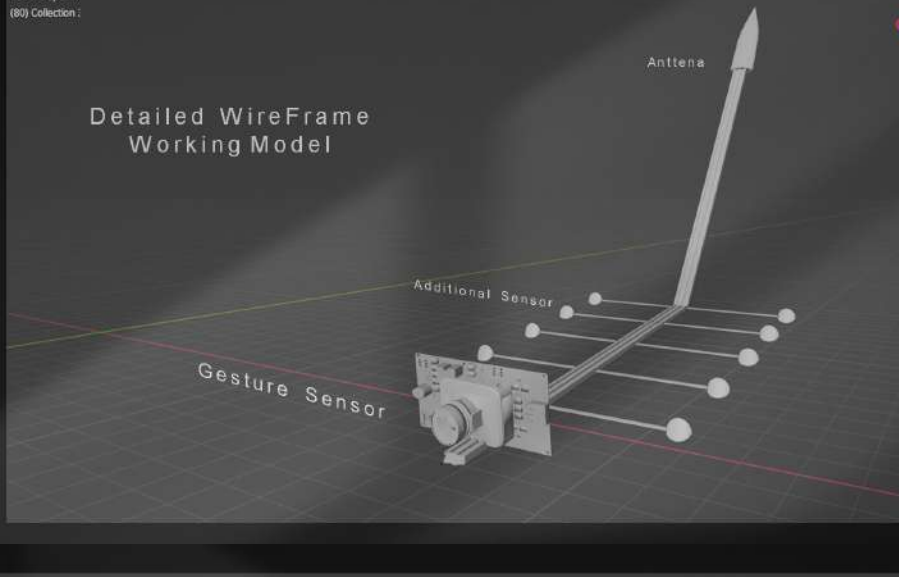

# Furistic Ergonomic Mouse

-Gesture Mouse-

a Finger Wearable Mouse that is Ergonomic + Gesture Controlled

## INSPIRATION

- Tailed Antenna
- Versitile Body
- FreeFall
- Gesture Control

View Port Display of the Basic Modeling

Final Texturing and Rendering

Texturing and Material Selection

Final Renders and Products Shots