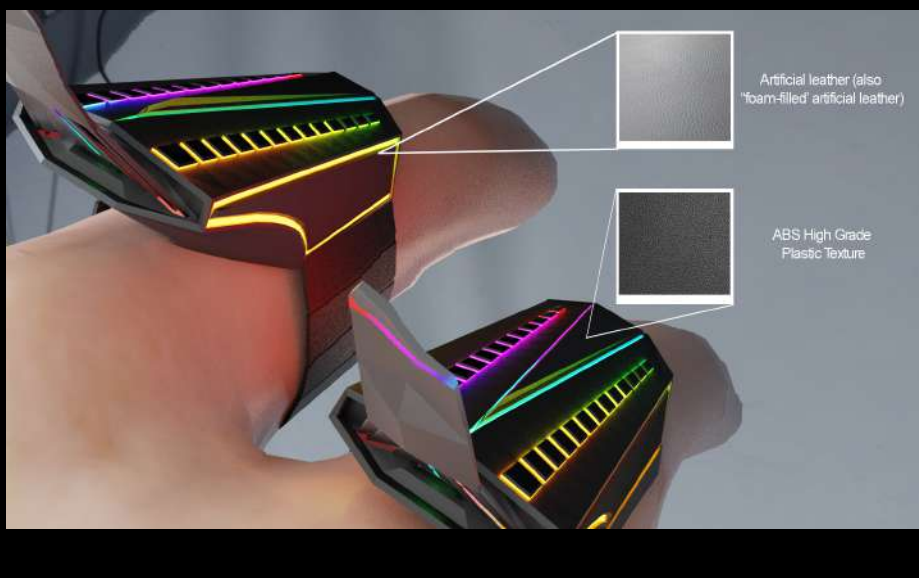

# Furistic Ergonomic Mouse

-Gesture Mouse-

a Finger Wearable Mouse that is Ergonomic + Gesture Controlled

## INSPIRATION

- Tailed Antenna
- Versitile Body
- FreeFall
- Gesture Control

View Port Display of the Basic Modeling

Final Texturing and Rendering

Texturing and Material Selection

Final Renders and Products Shots