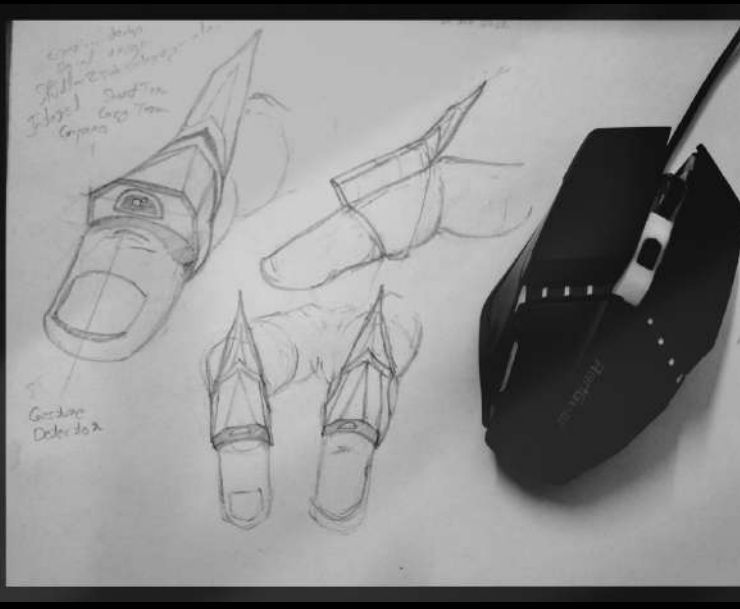

# Furistic Ergonomic Mouse

-Gesture Mouse-

a Finger Wearable Mouse that is Ergonomic + Gesture Controlled

## IDEATION

- Scorpion
- Mechanical
- Flexible
- Longated

## INSPIRATION

- Tailed Antenna
- Versitile Body
- FreeFall
- Gesture Control

View Port Display of the Basic Modeling

Final Texturing and Rendering

Texturing and Material Selection

Final Renders and Products Shots