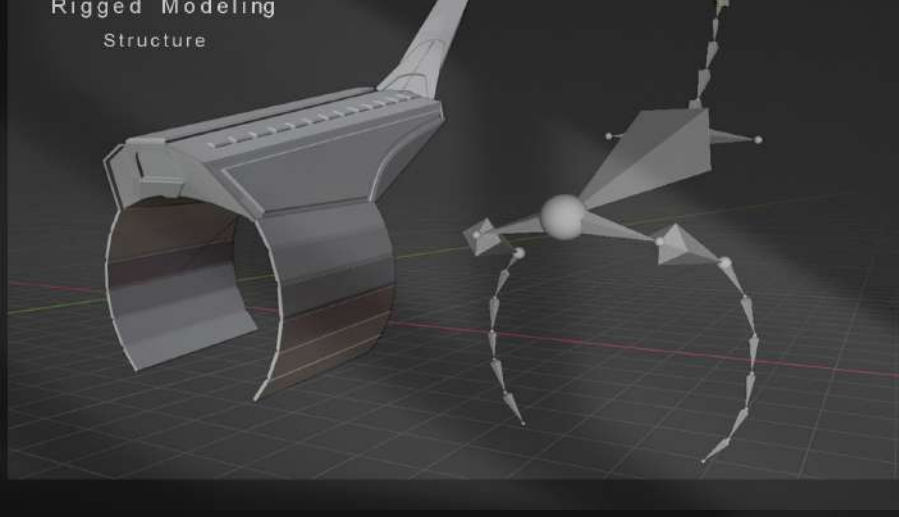

# Furistic Ergonomic Mouse

-Gesture Mouse-

a Finger Wearable Mouse that is Ergonomic + Gesture Controlled

## INSPIRATION

- Tailed Antenna
- Versitile Body
- FreeFall
- Gesture Control

View Port Display of the Basic Modeling

Final Texturing and Rendering

Texturing and Material Selection

Final Renders and Products Shots