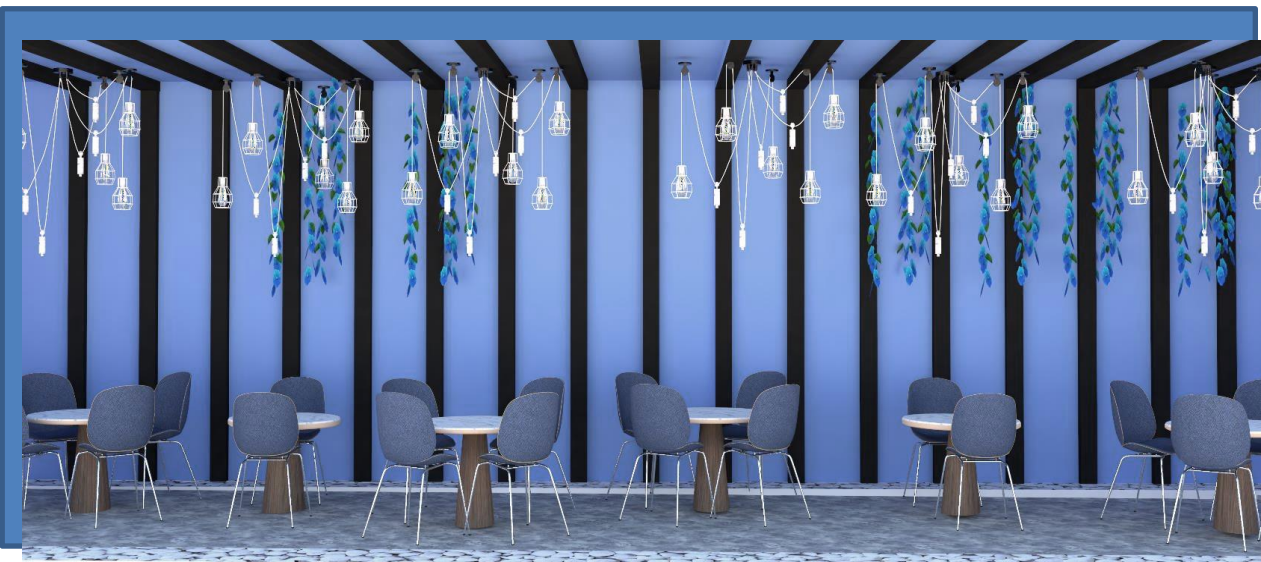

The visual aesthetic within is organic and free flowing with material, color, texture, shapes and form that are grounded to the earth and are used to imbibe a feeling of nostalgia which makes an instant connect between the space and the user.

Below Mezzanine Floor

Bar Counter

The ground floor has a rich wooden backdrop at bar with solid wood seating. The area is mildly lit in yellow light to soothe the ambience. All the Walls have a distinct quality, where each is different than the other, yet all sync in harmony when seen as whole.

Inspiration 

Female Toilet

Male Toilet

Menu is made up of natural birch bark sheet attached with smokey paper and tied it with rope. Organic papers are used inside.

Courtyard

The courtyard has a effect of deep sea blue colors and texture.

Table Styling

Washroom Signages

Menu Designing

The washroom signages used here depicts a men & women face in the form of leaves. Made out of Cnc cutting , finished with green paint.