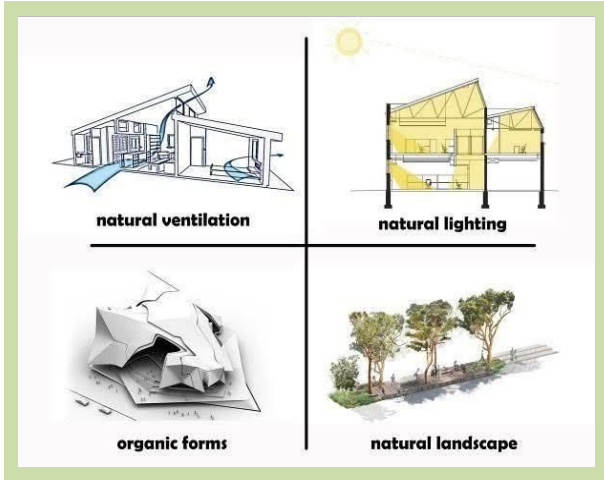

Fine Dining

Visual Connection to Nature

Material Connection to Nature

Refuge

Entryway

Facade

The concept also applied to exterior façade where artifacts seamlessly fuse with natural elements, benefitting our mind, body, and soul.

Ground Floor

Entryway

The stairs ascend to upper floor providing additional seating (mezzanine floor) that overlooks the ground floor.

Mezzanine Floor

The floor plan of the restaurant is segregated with different levels, with each level having its own usage.

The visual aesthetic within is organic and free flowing with material, color, texture, shapes and form that are grounded to the earth and are used to imbibe a feeling of nostalgia which makes an instant connect between the space and the user.