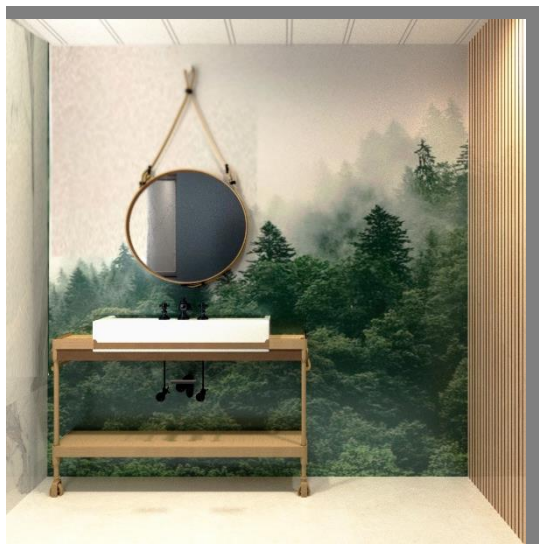

Below Mezzanine Floor

Bar Counter

The ground floor has a rich wooden backdrop at bar with solid wood seating. The area is mildly lit in yellow light to soothe the ambience. All the Walls have a distinct quality, where each is different than the other, yet all sync in harmony when seen as whole.

Inspiration 

Female Toilet

Male Toilet

Menu is made up of natural birch bark sheet attached with smokey paper and tied it with rope. Organic papers are used inside.

Courtyard

The courtyard has a effect of deep sea blue colors and texture.