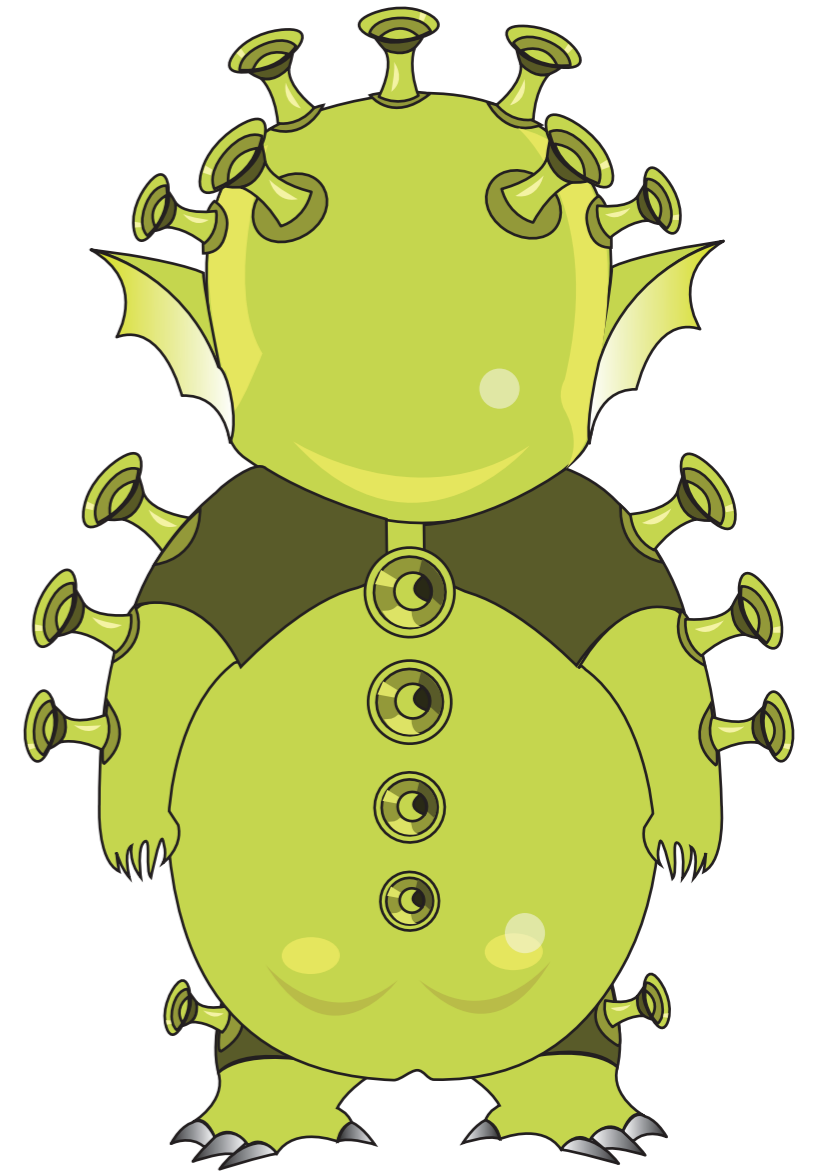

FRONT VIEW

SIDE VIEW

BACK SIDE VIEW

BACK VIEW

Corona disease (COVID 19) is an infectious disease caused by a newly discovered coronavirus. This character is also inspired by the new novel corona virus. This virus spread all over the world and kills too many families. He is the most wanted villain of 2020. This corona character is cute and small but have a demon feature inside. This monster born in laboratory by reaction of human genome and other virus's genome. He is very clever and very fast it attract you easily but kill you more easily. His weak point is sanitizer, and clean area. His enemy is immunity, who already present in humans and kills to virus.

# THUMP

CORONA vs IMMUNITY

Ha ha HAA...

Dear Immunity  
I Made You For A Aim.  
Corona a monster Spread All  
Over The Earth People Need  
You To Save Their Life...  
And Earth Too..

GO!  
SAVE TO EARTH  
SAVE TO HUMANS

Oh! So you  
are that little  
monster...

Please Stop!  
I Am Immunity  
I Am Here To Save  
Humans And Earth

Ha ha haa...  
I am CORONA

I Am Here  
To Destroy  
Human. Get  
out of my way

Booomm...

Shrraakkk..