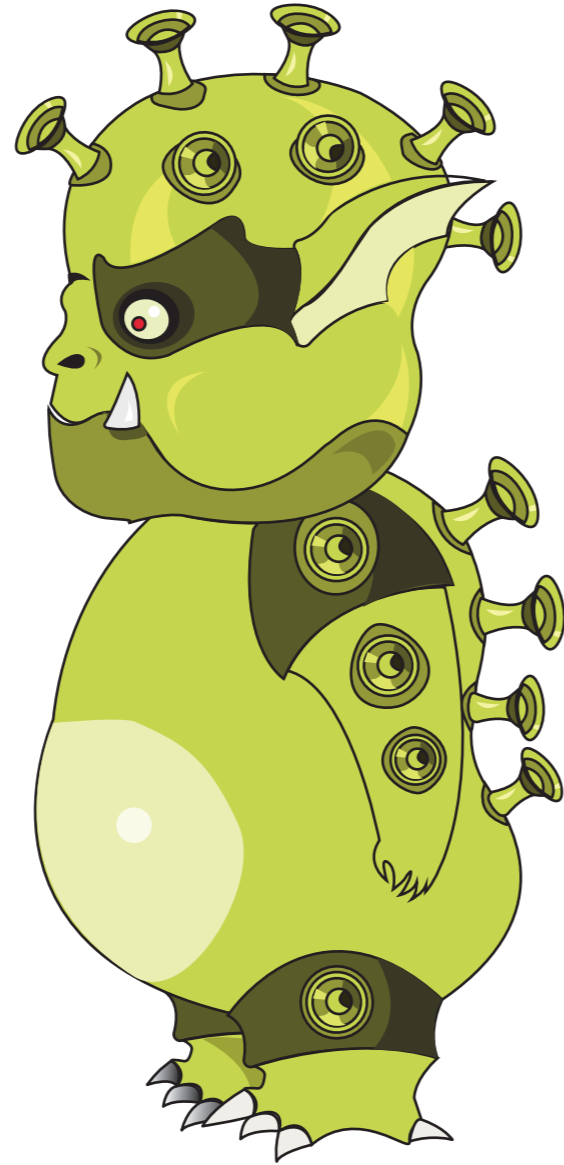

FRONT VIEW

SIDE VIEW

BACK SIDE VIEW

BACK VIEW

Corona disease (COVID 19) is an infectious disease caused by a newly discovered coronavirus. This character is also inspired by the new novel corona virus. This virus spread all over the world and kills too many families. He is the most wanted villain of 2020. This corona character is cute and small but have a demon feature inside. This monster born in laboratory by reaction of human genome and other virus's genome. He is very clever and very fast it attract you easily but kill you more easily. His weak point is sanitizer, and clean area. His enemy is immunity, who already present in humans and kills to virus.

# THUMP

CORONA vs IMMUNITY

Ha ha HAA...

Dear Immunity  
I Made You For A Aim.  
Corona a monster Spread All  
Over The Earth People Need  
You To Save Their Life...  
And Earth Too..

GO!  
SAVE TO EARTH  
SAVE TO HUMANS

Oh! So you  
are that little  
monster...

Please Stop!  
I Am Immunity  
I Am Here To Save  
Humans And Earth

Ha ha haa...  
I am CORONA

I Am Here  
To Destroy  
Human. Get  
out of my way

Booomm...

Shrraakkk..